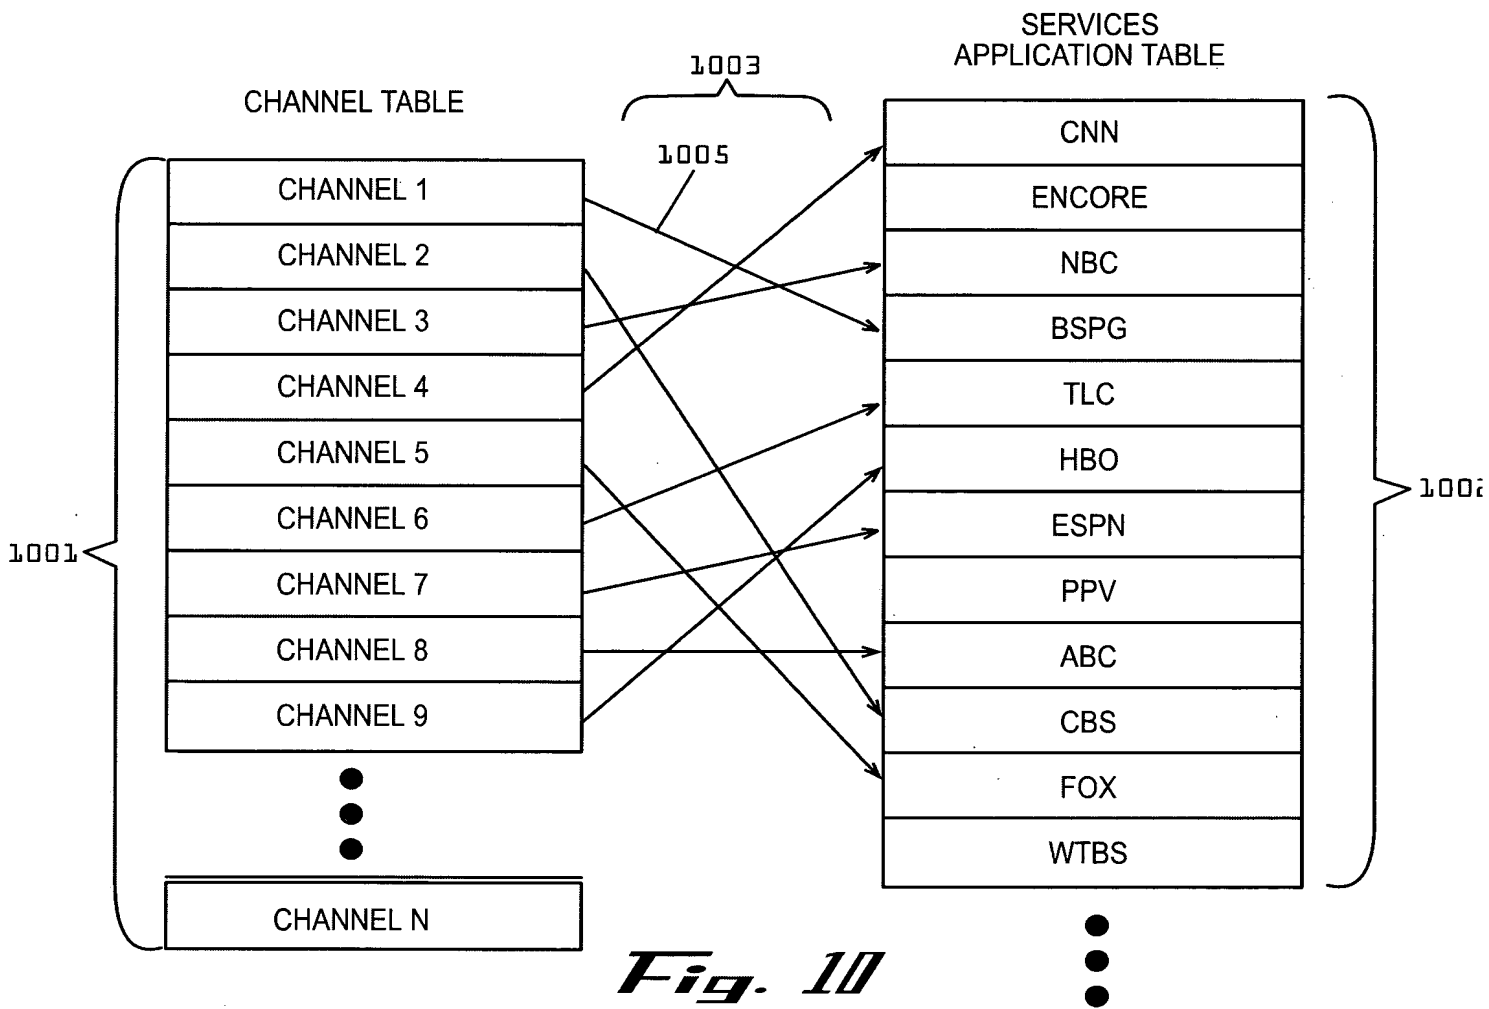

Fig. 9

SERVICES MAPPED TO A CHANNEL

Fig. 10

INTERACTIVE PROGRAM GUIDE ACCESS TO SERVICE GUIDE

SG 01		CURRENT TV PROGRAM			
SERVICE GUIDE		10 TUE 9/1 12:01 PM			
CHANNEL	2:00 PM	2:30 PM	3:00 PM	3:30	
ETW 301	EXTRA	ENTERTAINMENT NEWS			
PPV 400	SAVING PRIVATE RYAN	AMERICAN HISTORY X			
BSPG 1	BI-DIRECTINAL SERVICES PROGRAM GUIDE				
ETV 2	TALK SOUP	E! BEHIND THE SCENES			
TVLD 3	ONE LIFE TO LIVE	GENERAL HOSPITAL			
TUE 9/1	A BROWSE BY	B DATE	C ↻		